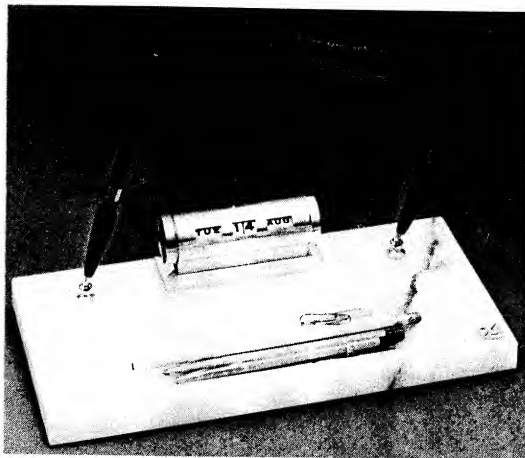

612RC - PEN BASE — DOUBLE PEN — ROLL CALENDAR
— WIDE TRAY